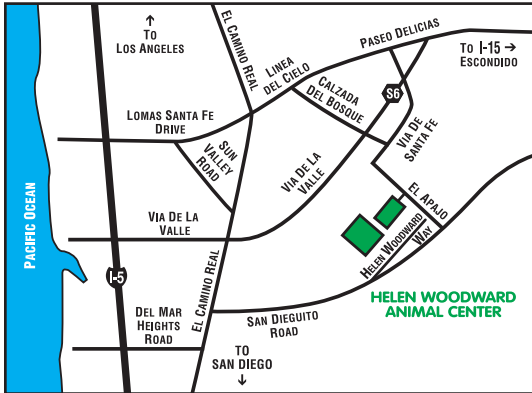

(see map on reverse)

858-756-4117 x318  
Rancho Santa Fe, CA 92067  
6461 El Apajo Rd  
Education Department

Place: Helen Woodward Animal Center

Time:

Date:

Name:

Helen Woodward Animal Center's passionate belief that animals help people and people help animals through trust, unconditional love, and respect, creates a legacy of caring. Sharing this philosophy with others, the Center inspires and teaches, locally and globally, the importance of the animal-human bond.

Mission Statement

animalcenter.org

The animals are excited to meet you, so please arrive on time with closed-toed shoes and a smile!

- I-5 Fwy:**
- I-5 to Via De La Valle Exit
  - Head East at end of ramp
  - Turn Right on El Camino Real
  - Turn Left (East) on San Dieguito Rd
  - Travel about 3 miles
  - Turn onto Helen Woodward Way
  - Park in lot at the end of the driveway

- I-15 Fwy:**
- Take Ted Williams Freeway /56 West
  - Exit at Camino Del Sur
  - Turn Right on Camino Del Sur
  - Drive 3 miles
  - Turn Left onto San Dieguito Rd
  - Drive 2.5 miles past El Apajo Rd
  - Turn Right onto Helen Woodward Way
  - Park in lot at the end of the driveway